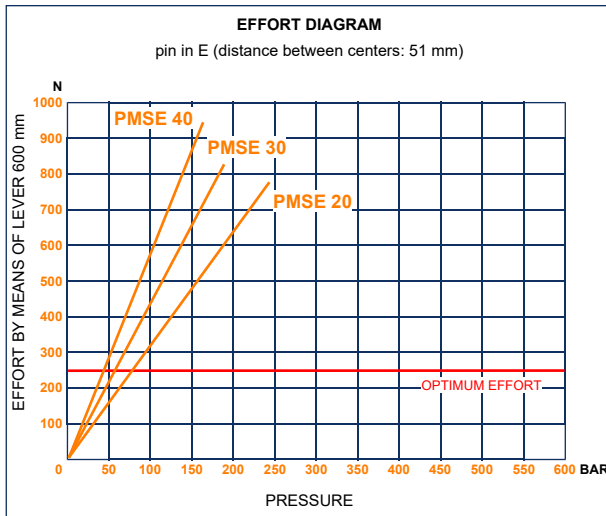

PMSE 20-30-40 byC-e-s

without release hand knob
with pressure relief valve
single acting hand pump for a single acting cylinder
for fixing to tank

Specifications:

- Cast iron body
- Piston treated with Niploy
- White zinc plated support lever
- Lever connection Ø 27
- White zinc plated external parts
- Standard colour black
- Oil tank mounting kit included
- Pressure relief valve standard setting: 100 bar

DISPLACEMENT cm³	A mm	B mm	C mm	D °	E °	ACTUAL DISPLACEMENT cm³	PRESSURE BAR		MASS KG	CODE WITHOUT BELLOWS	CODE WITH BELLOWS
							OPTIMAL	MAX			
20	249	167	34	35	29	20,527	80	240	3,100	6067.0013	6067.0040
30	252	167	34	38	26	30,262	60	185	3,200	6068.0013	6068.0040
40	252	167	40	38	26	40,290	40	160	3,300	6069.0013	6069.0040