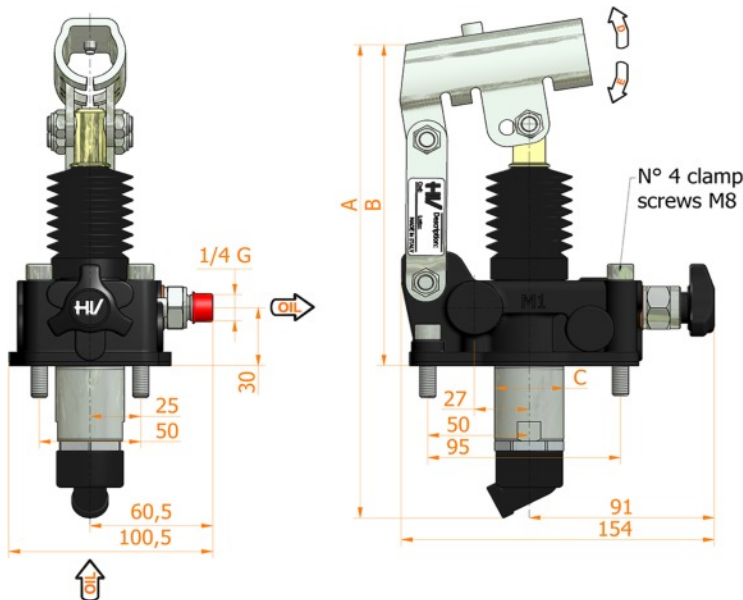

## PMSE 20-30-40 s

with release hand knob  
single acting hand pump for a single acting cylinder  
for fixing to tank

### Specifications:

- Cast iron body
- Piston treated with Niploy
- White zinc plated support lever
- Lever connection Ø 27
- White zinc plated external parts
- Standard colour black
- Oil tank mounting kit included

### Specifications:

- Cast iron body
- Piston treated with Niploy
- White zinc plated support lever
- Lever connection Ø 27
- White zinc plated external parts
- Standard colour black
- Oil tank mounting kit included
- Pressure relief valve standard setting: 100 bar