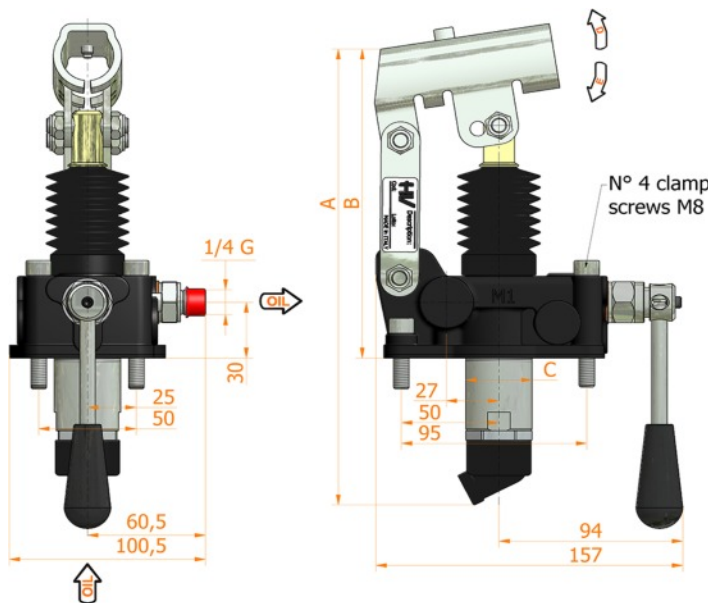

# PMSE 20-30-40 e-s

without release hand knob  
single acting hand pump for a single acting cylinder  
for fixing to tank

**Specifications:**

- Cast iron body
- Piston treated with Niploy
- White zinc plated support lever
- Lever connection Ø 27
- White zinc plated external parts
- Standard colour black
- Oil tank mounting kit included

# PMSE 20-30-40 byC-e-s

without release hand knob  
with pressure relief valve  
single acting hand pump for a single acting cylinder  
for fixing to tank

**Specifications:**

- Cast iron body
- Piston treated with Niploy
- White zinc plated support lever
- Lever connection Ø 27
- White zinc plated external parts
- Standard colour black
- Oil tank mounting kit included
- Pressure relief valve standard setting: 100 bar

### Specifications:

- Cast iron body
- Piston treated with Niploy
- White zinc plated support lever
- Lever connection Ø 27
- White zinc plated external parts
- Standard colour black
- Oil tank mounting kit included

### Specifications:

- Cast iron body
- Piston treated with Niploy
- White zinc plated support lever
- Lever connection Ø 27
- White zinc plated external parts
- Standard colour black
- Oil tank mounting kit included
- Pressure relief valve standard setting: 100 bar