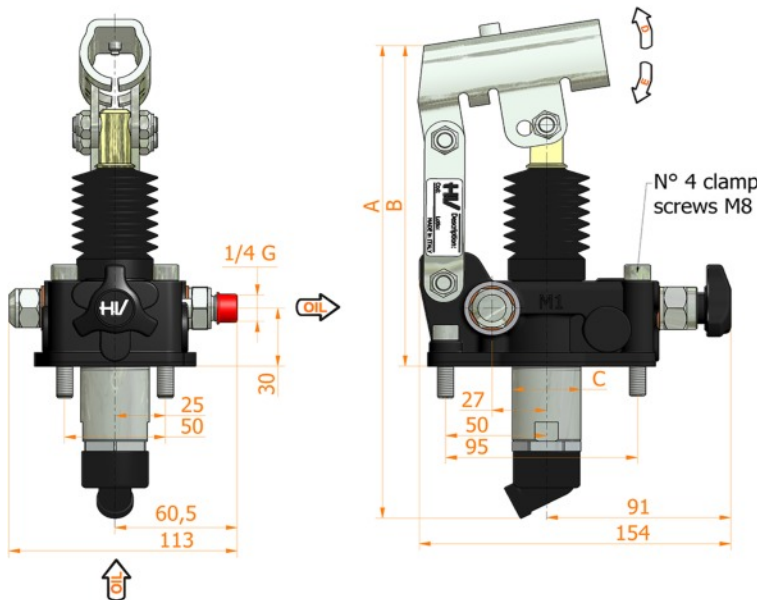

### Specifications:

- Cast iron body
- Piston treated with Niploy
- White zinc plated support lever
- Lever connection Ø 27
- White zinc plated external parts
- Standard colour black
- Oil tank mounting kit included

### Specifications:

- Cast iron body
- Piston treated with Niploy
- White zinc plated support lever
- Lever connection  $\varnothing$  27
- White zinc plated external parts
- Standard colour black
- Oil tank mounting kit included
- Pressure relief valve standard setting: 100 bar

### Specifications:

- Cast iron body
- Piston treated with Niploy
- White zinc plated support lever
- Lever connection Ø 27
- White zinc plated external parts
- Standard colour black
- Oil tank mounting kit included
- Pressure relief valve standard setting: 100 bar