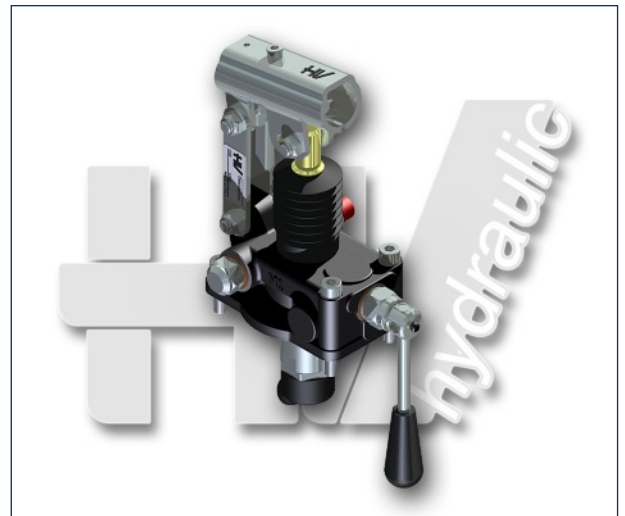

PMSE 20-30-40 L-byA-s

with release lever
with pressure relief valve
single acting hand pump for a single acting cylinder
for fixing to tank

Specifications:

- Cast iron body
- Piston treated with Niploy
- White zinc plated support lever
- Lever connection Ø 27
- White zinc plated external parts
- Standard colour black
- Oil tank mounting kit included
- Pressure relief valve standard setting: 100 bar

DISPLACEMENT cm³	A mm	B mm	C mm	D °	E °	ACTUAL DISPLACEMENT cm³	PRESSURE BAR		MASS KG	CODE WITHOUT BELLOWS	CODE WITH BELLOWS
							OPTIMAL	MAX			
20	249	167	34	35	29	20,527	80	240	3,100	6067.0015	6067.0042
30	252	167	34	38	26	30,262	60	185	3,200	6068.0015	6068.0042
40	252	167	40	38	26	40,290	40	160	3,300	6069.0015	6069.0042