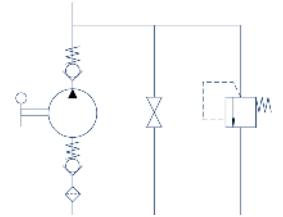

PMSE 20-30-40 L-byA-s

with release lever
with pressure relief valve
single acting hand pump for a single acting cylinder
for fixing to tank

Specifications:

- Cast iron body
- Piston treated with Niploy
- White zinc plated support lever
- Lever connection Ø 27
- White zinc plated external parts
- Standard colour black
- Oil tank mounting kit included
- Pressure relief valve standard setting: 100 bar

DISPLACEMENT cm³	A mm	B mm	C mm	D °	E °	ACTUAL DISPLACEMENT cm³	PRESSURE BAR		MASS KG	CODE WITHOUT BELLOWS	CODE WITH BELLOWS
							OPTIMAL	MAX			
20	249	167	34	35	29	20,527	80	240	3,100	6067.0015	6067.0042
30	252	167	34	38	26	30,262	60	185	3,200	6068.0015	6068.0042
40	252	167	40	38	26	40,290	40	160	3,300	6069.0015	6069.0042