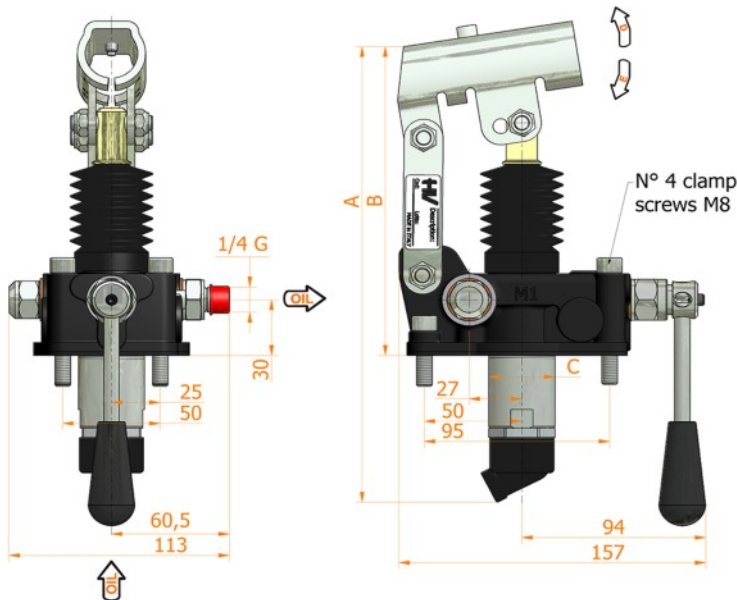

### Specifications:

- Cast iron body
- Piston treated with Niploy
- White zinc plated support lever
- Lever connection Ø 27
- White zinc plated external parts
- Standard colour black
- Oil tank mounting kit included

### Specifications:

- Cast iron body
- Piston treated with Niploy
- White zinc plated support lever
- Lever connection Ø 27
- White zinc plated external parts
- Standard colour black
- Oil tank mounting kit included
- Pressure relief valve standard setting: 100 bar