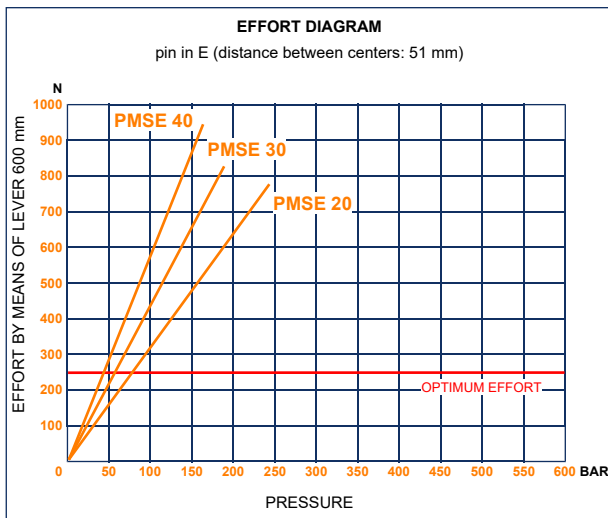

PMSE 20-30-40 byC-s

with release lever
with pressure relief valve
single acting hand pump for a single acting cylinder
for fixing to tank

1. **Specifications:**
2. Cast iron body
   - Piston treated with Niploy
   - White zinc plated support lever
   - Lever connection Ø 27
   - White zinc plated external parts
   - Standard colour black
   - Oil tank mounting kit included
   - Pressure relief valve standard setting: 100 bar

DISPLACEMENT cm³	A mm	B mm	C mm	D °	E °	ACTUAL DISPLACEMENT cm³	PRESSURE BAR		MASS KG	CODE WITHOUT BELLOWS	CODE WITH BELLOWS
							OPTIMAL	MAX			
20	249	167	34	35	29	20,527	80	240	3,100	6067.0016	6067.0043
30	252	167	34	38	26	30,262	60	185	3,200	6068.0016	6068.0043
40	252	167	40	38	26	40,290	40	160	3,300	6069.0016	6069.0043