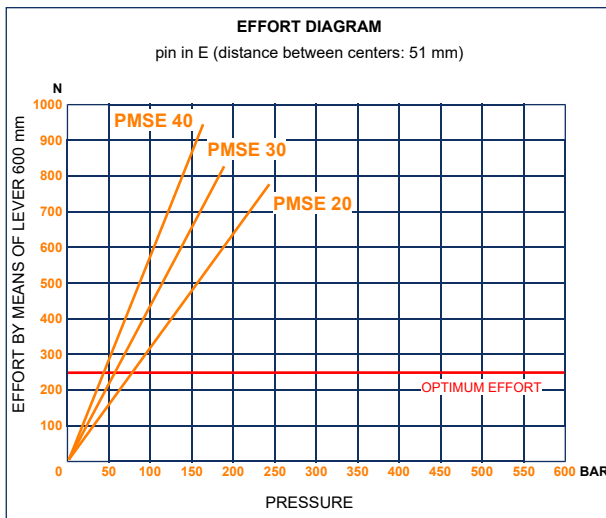

## PMSE 20-30-40 s

with release hand knob  
single acting hand pump for a single acting cylinder  
for fixing to tank

### Specifications:

- Cast iron body
- Piston treated with Niploy
- White zinc plated support lever
- Lever connection Ø 27
- White zinc plated external parts
- Standard colour black
- Oil tank mounting kit included

| DISPLACEMENT<br>cm <sup>3</sup> | A<br>mm | B<br>mm | C<br>mm | D<br>° | E<br>° | ACTUAL<br>DISPLACEMENT<br>cm <sup>3</sup> | PRESSURE BAR |     | MASS<br>KG | CODE<br>WITHOUT<br>BELLOWS | CODE<br>WITH<br>BELLOWS |
|---------------------------------|---------|---------|---------|--------|--------|---|--------------|-----|------------|----------------------------|-------------------------|
|                                 |         |         |         |        |        |   | OPTIMAL      | MAX |            |                            |                         |
| 20                              | 249     | 167     | 34      | 35     | 29     | 20,527                                    | 80           | 240 | 3,100      | 6067.0010                  | 6067.0037               |
| 30                              | 252     | 167     | 34      | 38     | 26     | 30,262                                    | 60           | 185 | 3,200      | 6068.0010                  | 6068.0037               |
| 40                              | 252     | 167     | 40      | 38     | 26     | 40,290                                    | 40           | 160 | 3,300      | 6069.0010                  | 6069.0037               |
|                                 |         |         |         |        |        |   |              |     |            |                            |                         |
|                                 |         |         |         |        |        |   |              |     |            |                            |                         |