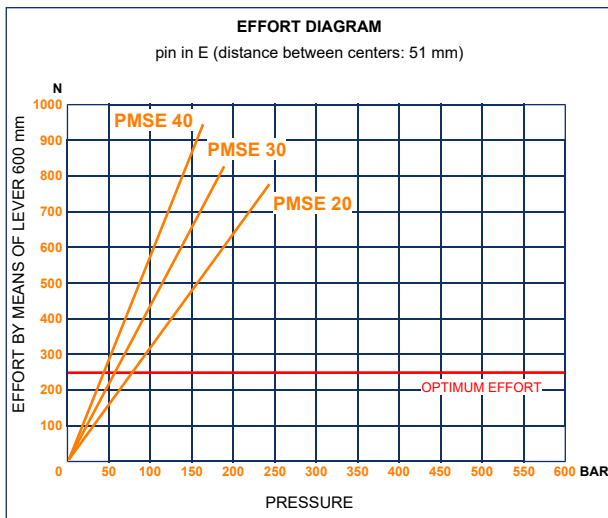

PMSE 20-30-40 L-byA-s

with release lever
with pressure relief valve
single acting hand pump for a single acting cylinder
for fixing to tank

Specifications:

- Cast iron body
- Piston treated with Niploy
- White zinc plated support lever
- Lever connection Ø 27
- White zinc plated external parts
- Standard colour black
- Oil tank mounting kit included
- Pressure relief valve standard setting: 100 bar

DISPLACEMENT cm³	A mm	B mm	C mm	D °	E °	ACTUAL DISPLACEMENT cm³	PRESSURE BAR		MASS KG	CODE WITHOUT BELLOWS	CODE WITH BELLOWS
							OPTIMAL	MAX			
20	249	167	34	35	29	20,527	80	240	3,100	6067.0015	6067.0042
30	252	167	34	38	26	30,262	60	185	3,200	6068.0015	6068.0042
40	252	167	40	38	26	40,290	40	160	3,300	6069.0015	6069.0042