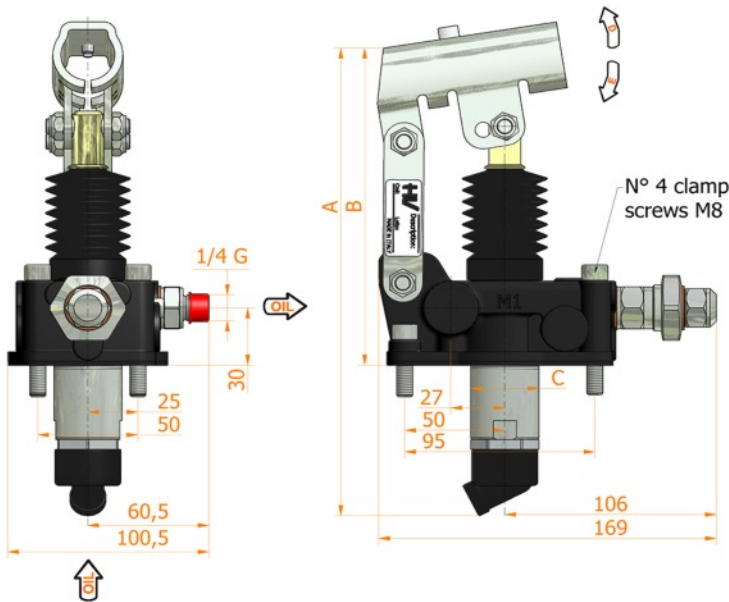

PMSE 20-30-40 byC-s

with release lever
with pressure relief valve
single acting hand pump for a single acting cylinder
for fixing to tank

1. **Specifications:**
2. Cast iron body
   - Piston treated with Niploy
   - White zinc plated support lever
   - Lever connection Ø 27
   - White zinc plated external parts
   - Standard colour black
   - Oil tank mounting kit included
   - Pressure relief valve standard setting: 100 bar

DISPLACEMENT cm³	A mm	B mm	C mm	D °	E °	ACTUAL DISPLACEMENT cm³	PRESSURE BAR		MASS KG	CODE WITHOUT BELLOWS	CODE WITH BELLOWS
							OPTIMAL	MAX			
20	249	167	34	35	29	20,527	80	240	3,100	6067.0016	6067.0043
30	252	167	34	38	26	30,262	60	185	3,200	6068.0016	6068.0043
40	252	167	40	38	26	40,290	40	160	3,300	6069.0016	6069.0043