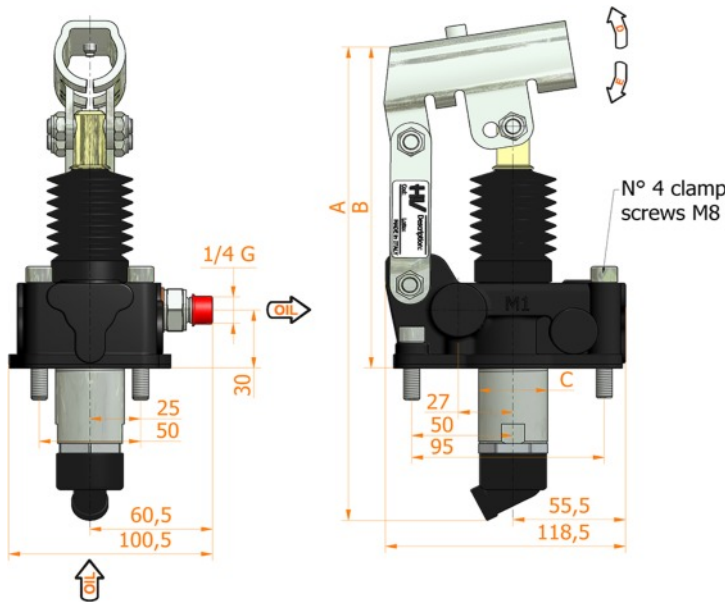

PMSE 20-30-40 e-s

without release hand knob
single acting hand pump for a single acting cylinder
for fixing to tank

Specifications:

- Cast iron body
- Piston treated with Niploy
- White zinc plated support lever
- Lever connection Ø 27
- White zinc plated external parts
- Standard colour black
- Oil tank mounting kit included

DISPLACEMENT cm³	A mm	B mm	C mm	D °	E °	ACTUAL DISPLACEMENT cm³	PRESSURE BAR		MASS KG	CODE WITHOUT BELLOWS	CODE WITH BELLOWS
							OPTIMAL	MAX			
20	249	167	34	35	29	20,527	80	240	3,100	6067.0012	6067.0039
30	252	167	34	38	26	30,262	60	185	3,200	6068.0012	6068.0039
40	252	167	40	38	26	40,290	40	160	3,300	6069.0012	6069.0039