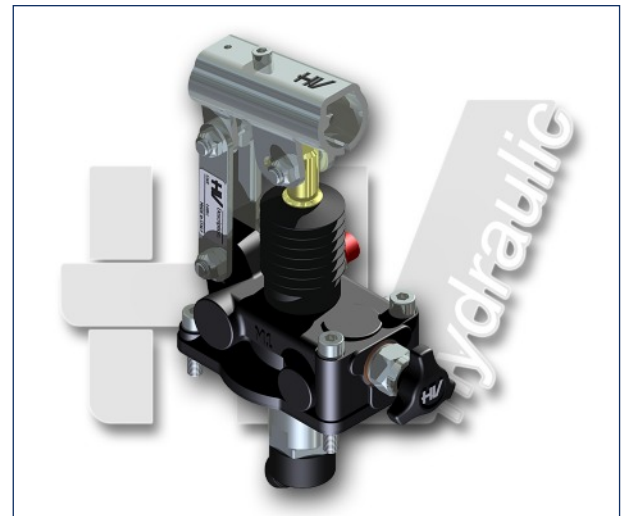

## PMSE 20-30-40 s

with release hand knob  
single acting hand pump for a single acting cylinder  
for fixing to tank

### Specifications:

- Cast iron body
- Piston treated with Niploy
- White zinc plated support lever
- Lever connection Ø 27
- White zinc plated external parts
- Standard colour black
- Oil tank mounting kit included

# PMSE 20-30-40 e-s

without release hand knob  
single acting hand pump for a single acting cylinder  
for fixing to tank

**Specifications:**

- Cast iron body
- Piston treated with Niploy
- White zinc plated support lever
- Lever connection Ø 27
- White zinc plated external parts
- Standard colour black
- Oil tank mounting kit included

### Specifications:

- Cast iron body
- Piston treated with Niploy
- White zinc plated support lever
- Lever connection Ø 27
- White zinc plated external parts
- Standard colour black
- Oil tank mounting kit included
- Pressure relief valve standard setting: 100 bar