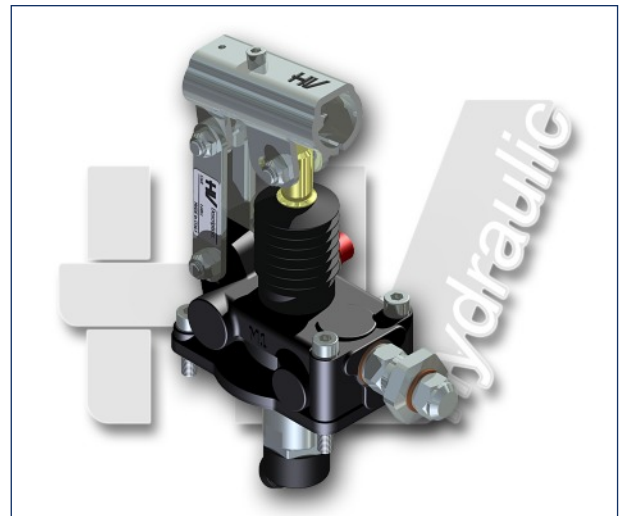

PMSE 20-30-40 byC-s

with release lever
with pressure relief valve
single acting hand pump for a single acting cylinder
for fixing to tank

1. **Specifications:**
2. Cast iron body
   - Piston treated with Niploy
   - White zinc plated support lever
   - Lever connection Ø 27
   - White zinc plated external parts
   - Standard colour black
   - Oil tank mounting kit included
   - Pressure relief valve standard setting: 100 bar

DISPLACEMENT cm³	A mm	B mm	C mm	D °	E °	ACTUAL DISPLACEMENT cm³	PRESSURE BAR		MASS KG	CODE WITHOUT BELLOWS	CODE WITH BELLOWS
							OPTIMAL	MAX			
20	249	167	34	35	29	20,527	80	240	3,100	6067.0016	6067.0043
30	252	167	34	38	26	30,262	60	185	3,200	6068.0016	6068.0043
40	252	167	40	38	26	40,290	40	160	3,300	6069.0016	6069.0043