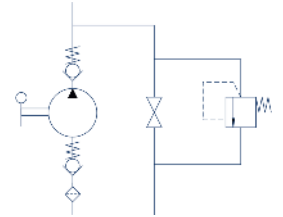

PMSE 20-30-40 byC-s

with release lever
with pressure relief valve
single acting hand pump for a single acting cylinder
for fixing to tank

1. **Specifications:**
2. Cast iron body
   - Piston treated with Niploy
   - White zinc plated support lever
   - Lever connection Ø 27
   - White zinc plated external parts
   - Standard colour black
   - Oil tank mounting kit included
   - Pressure relief valve standard setting: 100 bar

DISPLACEMENT cm³	A mm	B mm	C mm	D °	E °	ACTUAL DISPLACEMENT cm³	PRESSURE BAR		MASS KG	CODE WITHOUT BELLOWS	CODE WITH BELLOWS
							OPTIMAL	MAX			
20	249	167	34	35	29	20,527	80	240	3,100	6067.0016	6067.0043
30	252	167	34	38	26	30,262	60	185	3,200	6068.0016	6068.0043
40	252	167	40	38	26	40,290	40	160	3,300	6069.0016	6069.0043