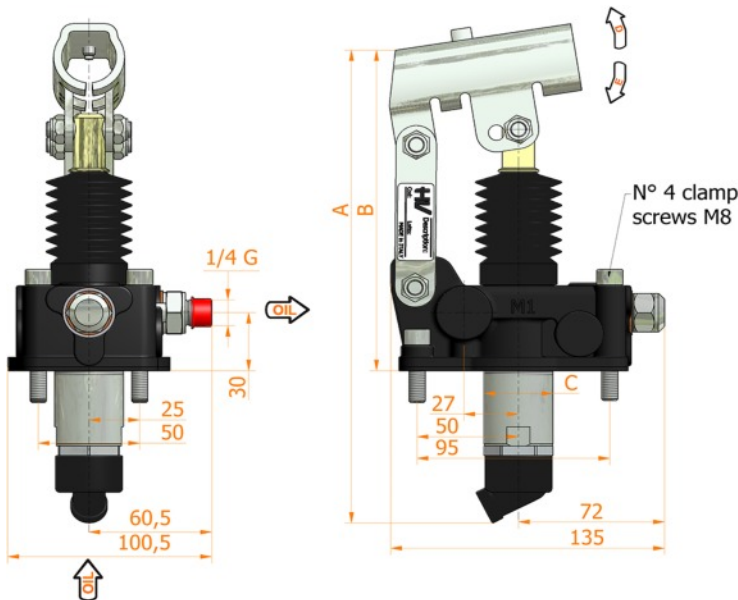

# PMSE 20-30-40 e-s

without release hand knob  
single acting hand pump for a single acting cylinder  
for fixing to tank

**Specifications:**

- Cast iron body
- Piston treated with Niploy
- White zinc plated support lever
- Lever connection Ø 27
- White zinc plated external parts
- Standard colour black
- Oil tank mounting kit included

# PMSE 20-30-40 byC-e-s

without release hand knob  
with pressure relief valve  
single acting hand pump for a single acting cylinder  
for fixing to tank

**Specifications:**

- Cast iron body
- Piston treated with Niploy
- White zinc plated support lever
- Lever connection Ø 27
- White zinc plated external parts
- Standard colour black
- Oil tank mounting kit included
- Pressure relief valve standard setting: 100 bar

### Specifications:

- Cast iron body
- Piston treated with Niploy
- White zinc plated support lever
- Lever connection Ø 27
- White zinc plated external parts
- Standard colour black
- Oil tank mounting kit included
- Pressure relief valve standard setting: 100 bar