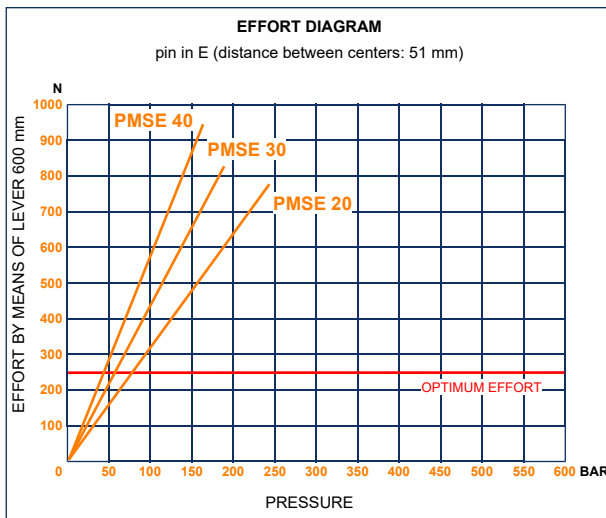

PMSE 20-30-40 L-s

with release lever
single acting hand pump for a single acting cylinder
for fixing to tank

Specifications:

- Cast iron body
- Piston treated with Niploy
- White zinc plated support lever
- Lever connection Ø 27
- White zinc plated external parts
- Standard colour black
- Oil tank mounting kit included

DISPLACEMENT cm³	A mm	B mm	C mm	D °	E °	ACTUAL DISPLACEMENT cm³	PRESSURE BAR		MASS KG	CODE WITHOUT BELLOWS	CODE WITH BELLOWS
							OPTIMAL	MAX			
20	249	167	34	35	29	20,527	80	240	3,100	6067.0014	6067.0041
30	252	167	34	38	26	30,262	60	185	3,200	6068.0014	6068.0041
40	252	167	40	38	26	40,290	40	160	3,300	6069.0014	6069.0041

HV Hydraulic S.r.l.