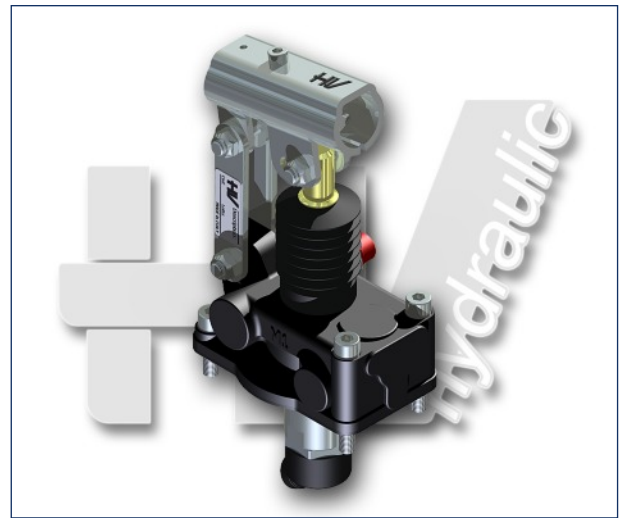

### Specifications:

- Cast iron body
- Piston treated with Niploy
- White zinc plated support lever
- Lever connection Ø 27
- White zinc plated external parts
- Standard colour black
- Oil tank mounting kit included

## PMSE 20-30-40 byA-s

with release hand knob  
with pressure relief valve  
single acting hand pump for a single acting cylinder  
for fixing to tank

### Specifications:

- Cast iron body
- Piston treated with Niploy
- White zinc plated support lever
- Lever connection  $\varnothing$  27
- White zinc plated external parts
- Standard colour black
- Oil tank mounting kit included
- Pressure relief valve standard setting: 100 bar

# PMSE 20-30-40 e-s

without release hand knob  
single acting hand pump for a single acting cylinder  
for fixing to tank

**Specifications:**

- Cast iron body
- Piston treated with Niploy
- White zinc plated support lever
- Lever connection Ø 27
- White zinc plated external parts
- Standard colour black
- Oil tank mounting kit included