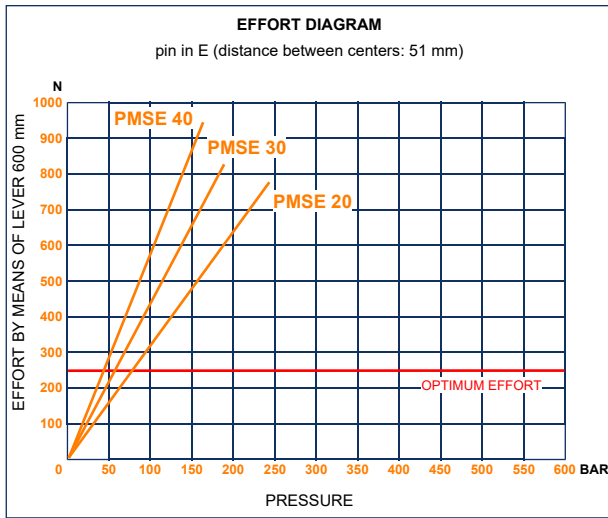

PMSE 20-30-40 e-s

without release hand knob
single acting hand pump for a single acting cylinder
for fixing to tank

Specifications:

- Cast iron body
- Piston treated with Niploy
- White zinc plated support lever
- Lever connection Ø 27
- White zinc plated external parts
- Standard colour black
- Oil tank mounting kit included

DISPLACEMENT cm³	A mm	B mm	C mm	D °	E °	ACTUAL DISPLACEMENT cm³	PRESSURE BAR		MASS KG	CODE WITHOUT BELLOWS	CODE WITH BELLOWS
							OPTIMAL	MAX			
20	249	167	34	35	29	20,527	80	240	3,100	6067.0012	6067.0039
30	252	167	34	38	26	30,262	60	185	3,200	6068.0012	6068.0039
40	252	167	40	38	26	40,290	40	160	3,300	6069.0012	6069.0039