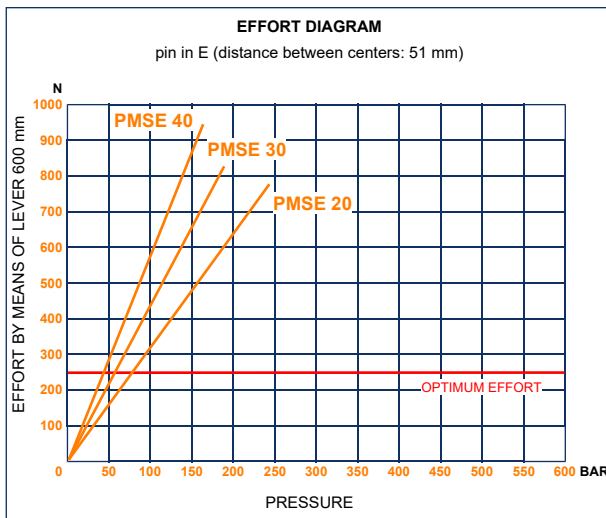

PMSE 20-30-40 byA-s

with release hand knob
with pressure relief valve
single acting hand pump for a single acting cylinder
for fixing to tank

Specifications:

- Cast iron body
- Piston treated with Niploy
- White zinc plated support lever
- Lever connection $\varnothing$ 27
- White zinc plated external parts
- Standard colour black
- Oil tank mounting kit included
- Pressure relief valve standard setting: 100 bar

DISPLACEMENT cm³	A mm	B mm	C mm	D °	E °	ACTUAL DISPLACEMENT cm³	PRESSURE BAR		MASS KG	CODE WITHOUT BELLOWS	CODE WITH BELLOWS
							OPTIMAL	MAX			
20	249	167	34	35	29	20,527	80	240	3,100	6067.0011	6067.0038
30	252	167	34	38	26	30,262	60	185	3,200	6068.0011	6068.0038
40	252	167	40	38	26	40,290	40	160	3,300	6069.0011	6069.0038

HV Hydraulic S.r.l.